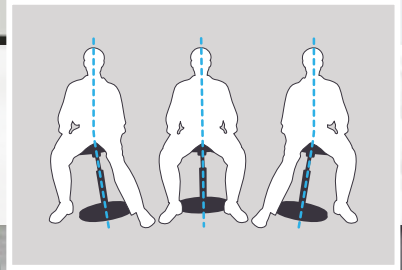

**NEW FOR 2019  
TALLER SIZE**

**Kore™ Teen/College  
Hi-Rise Adjustable  
Wobble Chair (21" – 31.5")**

**Kore™ award-winning products are designed to create a better life environment.** The patented gently-rounded base allows a rocking motion while sitting which can help strengthen one's core and help improve posture with daily use. The Kore™ Teen/College Hi-Rise is ideal for teens, high school or college students, providing them with the ability to keep active while at their science or tech classrooms or drafting tables. The extended height and full range of motion allows them entire access to their workspace.

**ROCK, STRETCH,  
TILT, BALANCE.**

Improve your posture and help strengthen your core.

**The innovative Kore™ Kids Wobble Chair encourages active sitting and allows one's knees, hips and back to find comfortable and ever-changing positions.**

**Increase Secondary Focus**

Continuous movement while sitting relaxes the right side of the brain, leading to better focus.

**Adjustable Height**

Easy access 360° actuator ring to raise or lower seat.

**Perfect for Seated Activities**

**Seat Height:** 21" to 31.5" (53.3 - 80 cm)  
**Seat Diameter:** 12.5" (31.8 cm)  
**Seat Material:** Plastic seat with textured rubber surface  
**Piston:** Ring operated, non-rotating pneumatic, chrome finish  
**Base Diameter:** 15" (38 cm)  
**Base Material:** Powder-coated stamped steel with vinyl cover  
**Max load weight:** 350 Lbs (159 kg)  
**Item weight:** 15 Lbs (6.8 kg)  
**Carton weight:** 16.3 Lbs (7.4 kg)  
**Carton size:** 17 x 17 x 11 in (43 x 43 x 28 cm)