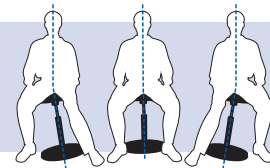

Rock Stretch Balance Swivel

Perfect standing desk stool: supports your weight, takes the load off your legs and gives you a rest from standing by letting you perch. The best office stool for your stand-up desk!

Item#

KOR1509
KOR1500

Color

Black Leather-Like
Black Fabric

UPC Codes

6-32201-11509-4
6-32201-11500-1