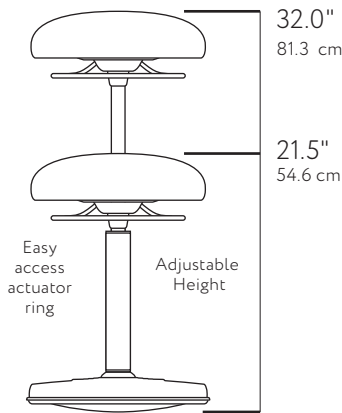

### Kore™ Office Plus Standing Desk Active Chair (21.5" - 32")

##### Base

Diameter 15"  
Black powder-coated stamped steel with vinyl cover

##### Max load weight

350 Lbs (159 kg)