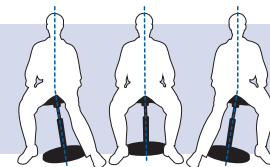

Kore Design, LLC
1200 County Rd, Rt 523
Flemington, NJ 08822
(912)559-5673 (912)559-5670
info@korestool.com
www.korestool.com

Keep moving while sitting!

Rock Stretch Balance Swivel

Adjustable height and gently-rounded base lets you comfortably sit while helping exercise your core muscles. Keep your body moving while your mind stays focused and on task.