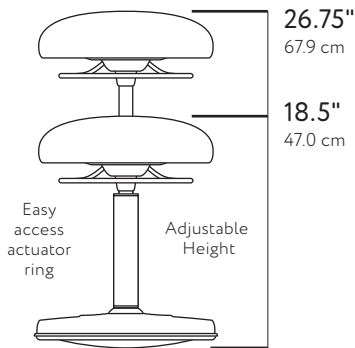

Kore™ Office Everyday Plus Active Chair (18.5” - 26.75”)

Kore™ award-winning products are designed to create a better life environment. Kore™ patented design allows a rocking motion while sitting which will strengthen one’s core (lower back and stomach) with daily use.

Specifications

Seat

Diameter 14”
Available in Fabric or Caresoft™ Leather-like

Base

Diameter 15”
Black powder-coated stamped steel with vinyl cover

Piston

Ring operated, Non-rotating pneumatic cylinder
Chrome finish

Max load weight

350 Lbs (159 kg)

Item weight

15 Lbs (6.8 kg)

Carton weight

18.5 Lbs (8.4 kg)

Carton dimensions

17.5 x 17 x 11 in
(45 x 43 x 28 cm)