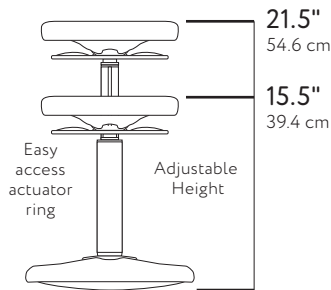

Kore™ Kids Adjustable Wobble Chair (15.5" - 21.5")

The Wobble Chair means your kids don't have to sit still.

OVER 300,000
Kore™ Wobble Chairs
sold to schools and
libraries across the USA

Ergonomically designed, the Kore™ Wobble Chair transforms the conventional boring seat into a playground for your child's imagination. The innovative Kore™ Wobble Chair encourages active sitting and allows one's knees, hips and back to find comfortable and ever-changing positions.

Specifications

Seat

Diameter 11"

Base

Diameter 13.75"

Seat/Base Material

Durable and recyclable HDPE #2 plastic

Piston

Ring operated, Non-rotating pneumatic cylinder Chrome finish

Max load weight

280 Lbs (127 kg)

Item weight

8 Lbs (3.6 kg)

Carton weight

9 Lbs (4.0 kg)

Carton dimensions