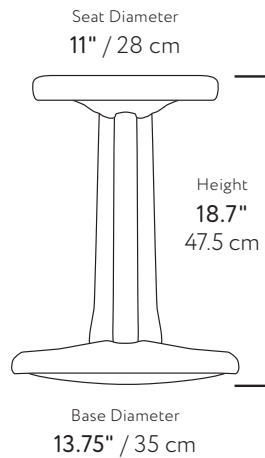

Kore™ Pre-Teen Wobble Chair (18.7")

The Pre-Teen Wobble Chair means your kids don't have to sit still.

OVER 300,000
Kore™ Wobble Chairs
sold to schools and
libraries across the USA

Ergonomically designed, the Kore™ Wobble Chair transforms the conventional boring seat into a playground for your child's imagination. The innovative Kore™ Wobble Chair encourages active sitting and allows one's knees, hips and back to find comfortable and ever-changing positions.

Specifications

Seat

Diameter 11"

Base

Diameter 13.75"

Material

Durable and recyclable HDPE #2 plastic

Max load weight

275 Lbs (124 kg)

Item weight

4 Lbs (1.8 kg)

Carton weight

4.4 Lbs (2.0 kg)

Carton dimensions

18.5 x 14.1 x 5.3 in
(47 x 36 x 14 cm)

Award-winning Kids Active Chairs