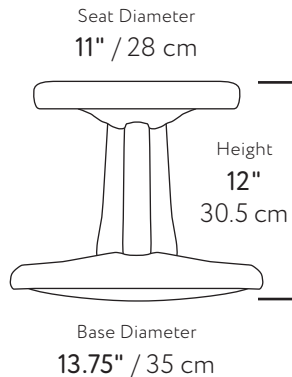

Kore™ Pre-School Wobble Chair (12")

The Pre-School Wobble Chair means your kids don't have to sit still.

OVER 300,000
Kore™ Wobble Chairs
sold to schools and
libraries across the USA

Ergonomically designed, the Kore™ Wobble Chair transforms the conventional boring seat into a playground for your child's imagination. The innovative Kore™ Wobble Chair encourages active sitting and allows one's knees, hips and back to find comfortable and ever-changing positions.

- Homework, reading, drawing, eating and video or board games are no longer sedentary activities.
- Ideal for children of all ages, sizes and heights.
- Provides an outlet for all high-energy children.
- Perfect design for special needs students with ADD, ADHD, and autism. The Kore™ Wobble Chair has proven to increase secondary focus in the classroom.
- Patented anti-roll safety ring on base prevents tip-overs and falls.
- Gentle-rounded, stable base moves with child and rests naturally upright.
- Patented textured design on seat and base to prevent slips; no rubberized bottoms because it holds dirt that causes scratches and scuffles to school floors.
- Friction grips to easily assemble or disassemble; also saves storage space when not in use or for shipping.
- Proudly manufactured, assembled, and packaged in the USA.
- Kore™ Wobble Chairs are available in all 50 states, Canada and Europe.
- Kore™ offers a limited LIFETIME WARRANTY on kids plastic wobble chairs.

Specifications

Seat

Diameter 11"

Base

Diameter 13.75"

Material

Durable and recyclable HDPE #2 plastic

Max load weight

275 Lbs (124 kg)

Item weight

3.8 Lbs (1.7 kg)

Carton weight

4.1 Lbs (1.9 kg)

Carton dimensions

16.3 x 14.8 x 5.3 in
(41 x 38 x 13 cm)

Award-winning Kids Active Chairs