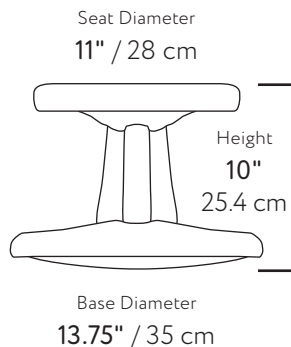

Kore™ Toddler Wobble Chair (10")

The Toddler Wobble Chair means your kids don't have to sit still.